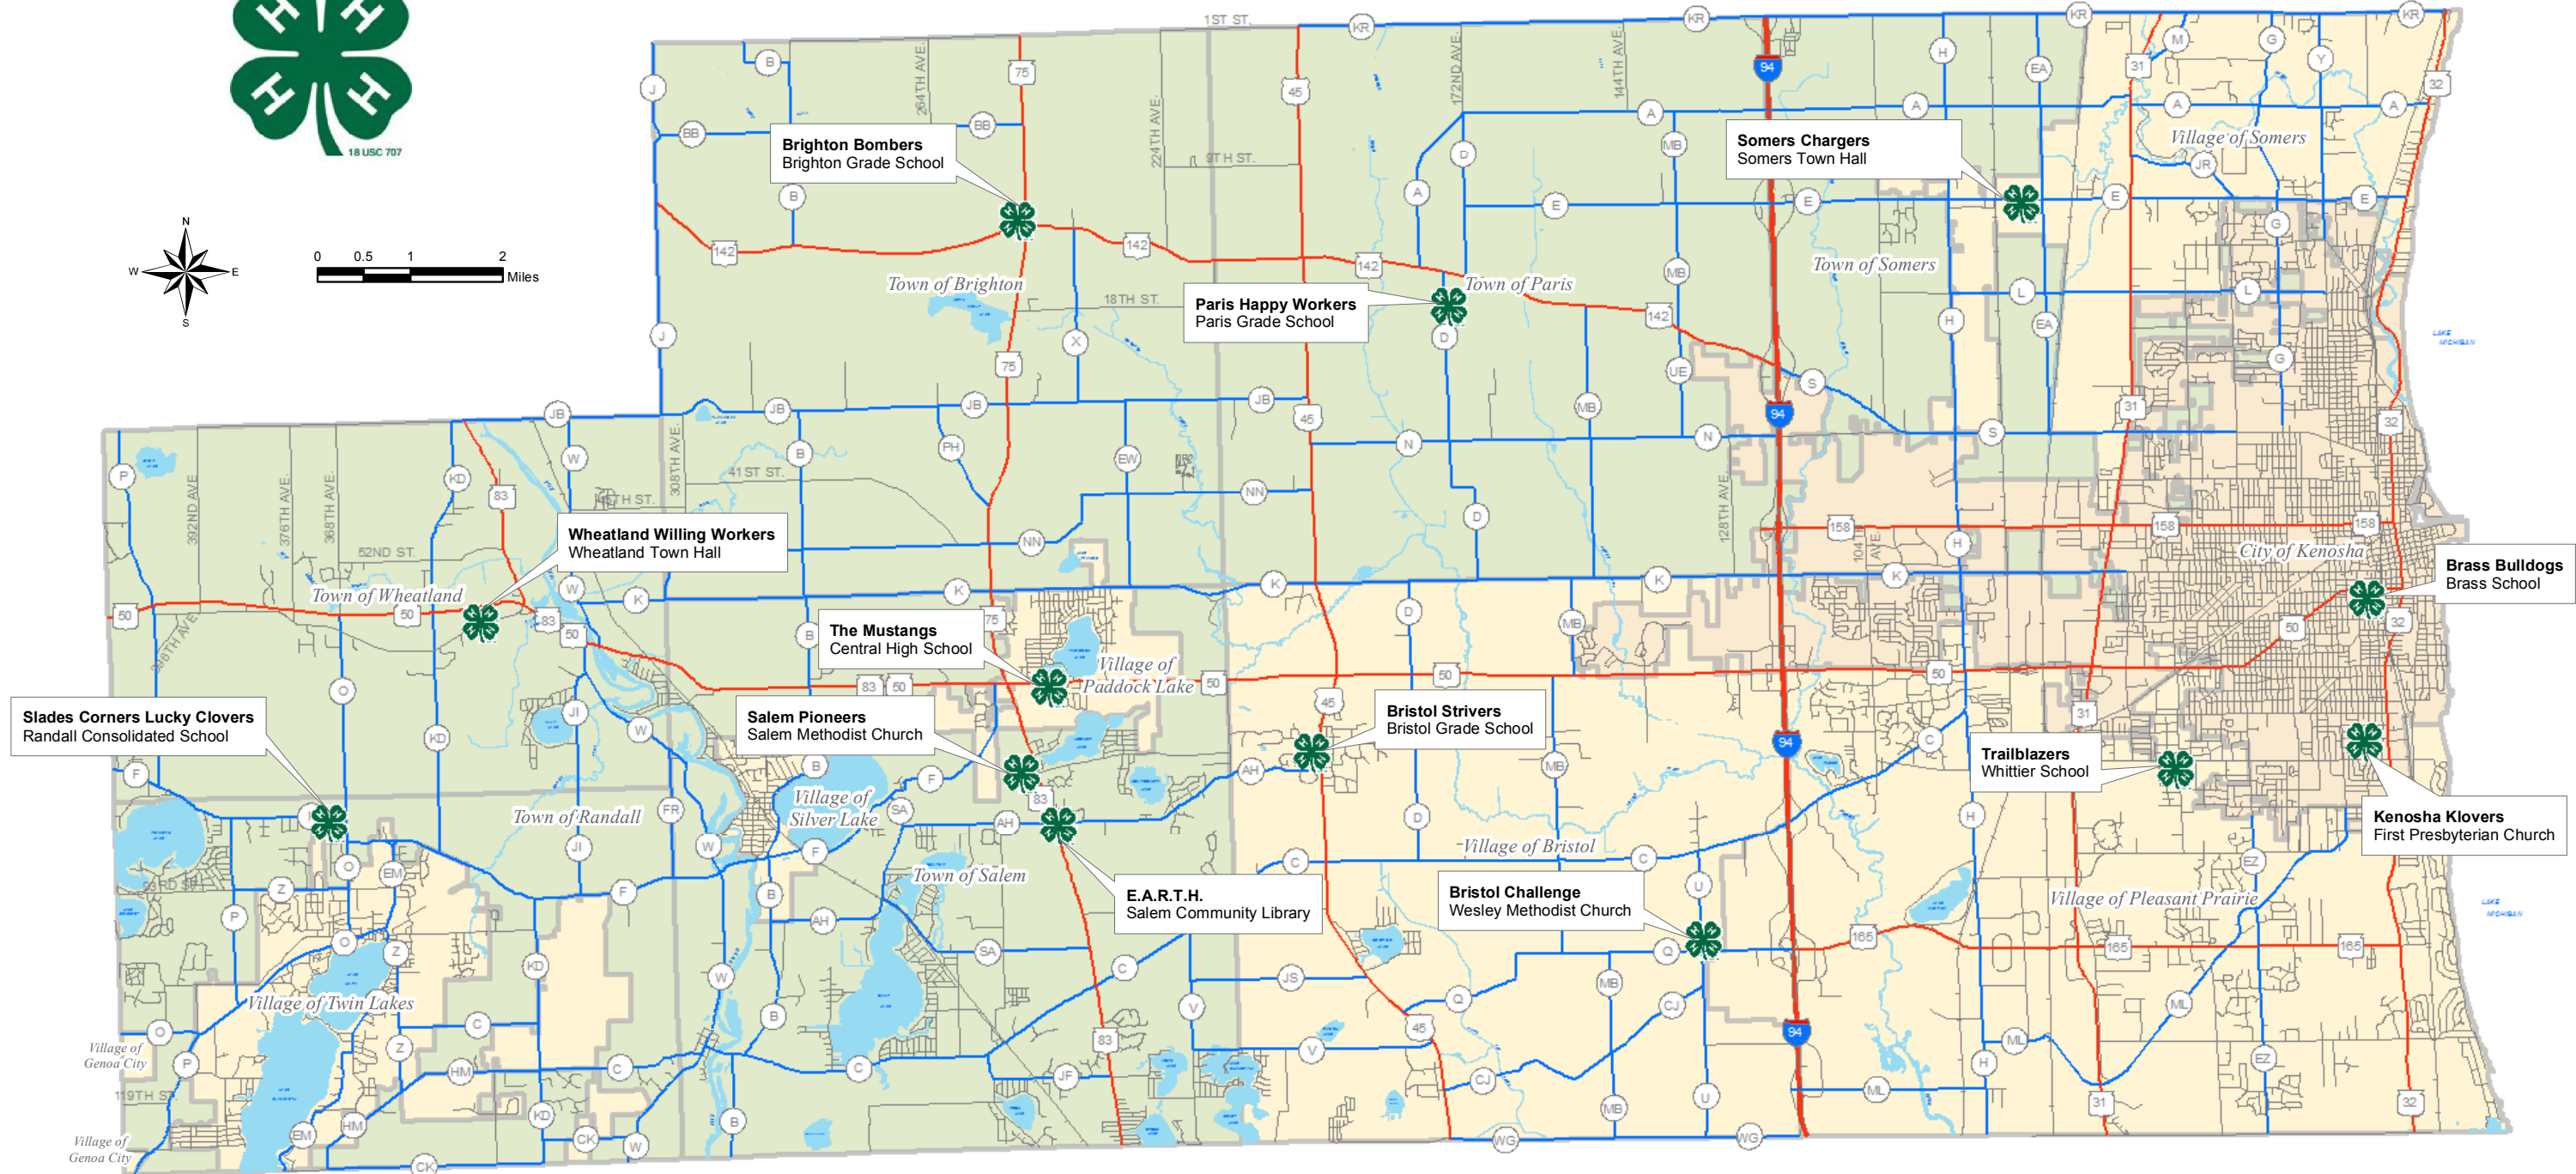

4-H CLUB LOCATIONS

KENOSHA COUNTY, WISCONSIN

0 0.5 1 2 Miles

DISCLAIMER - This map is neither a legally recorded map nor a survey and is not intended to be used as one. This drawing is a compilation of records, data and information located in various state, county and municipal offices and other sources affecting the area shown and is to be used for reference purposes only. Kenosha County is not responsible for any inaccuracies herein contained. If discrepancies are found, please contact Kenosha County.

Map Printed: 09/10/2015

Map Developed by the University of Wisconsin Extension - Kenosha County in cooperation with the Kenosha County Land Information Office