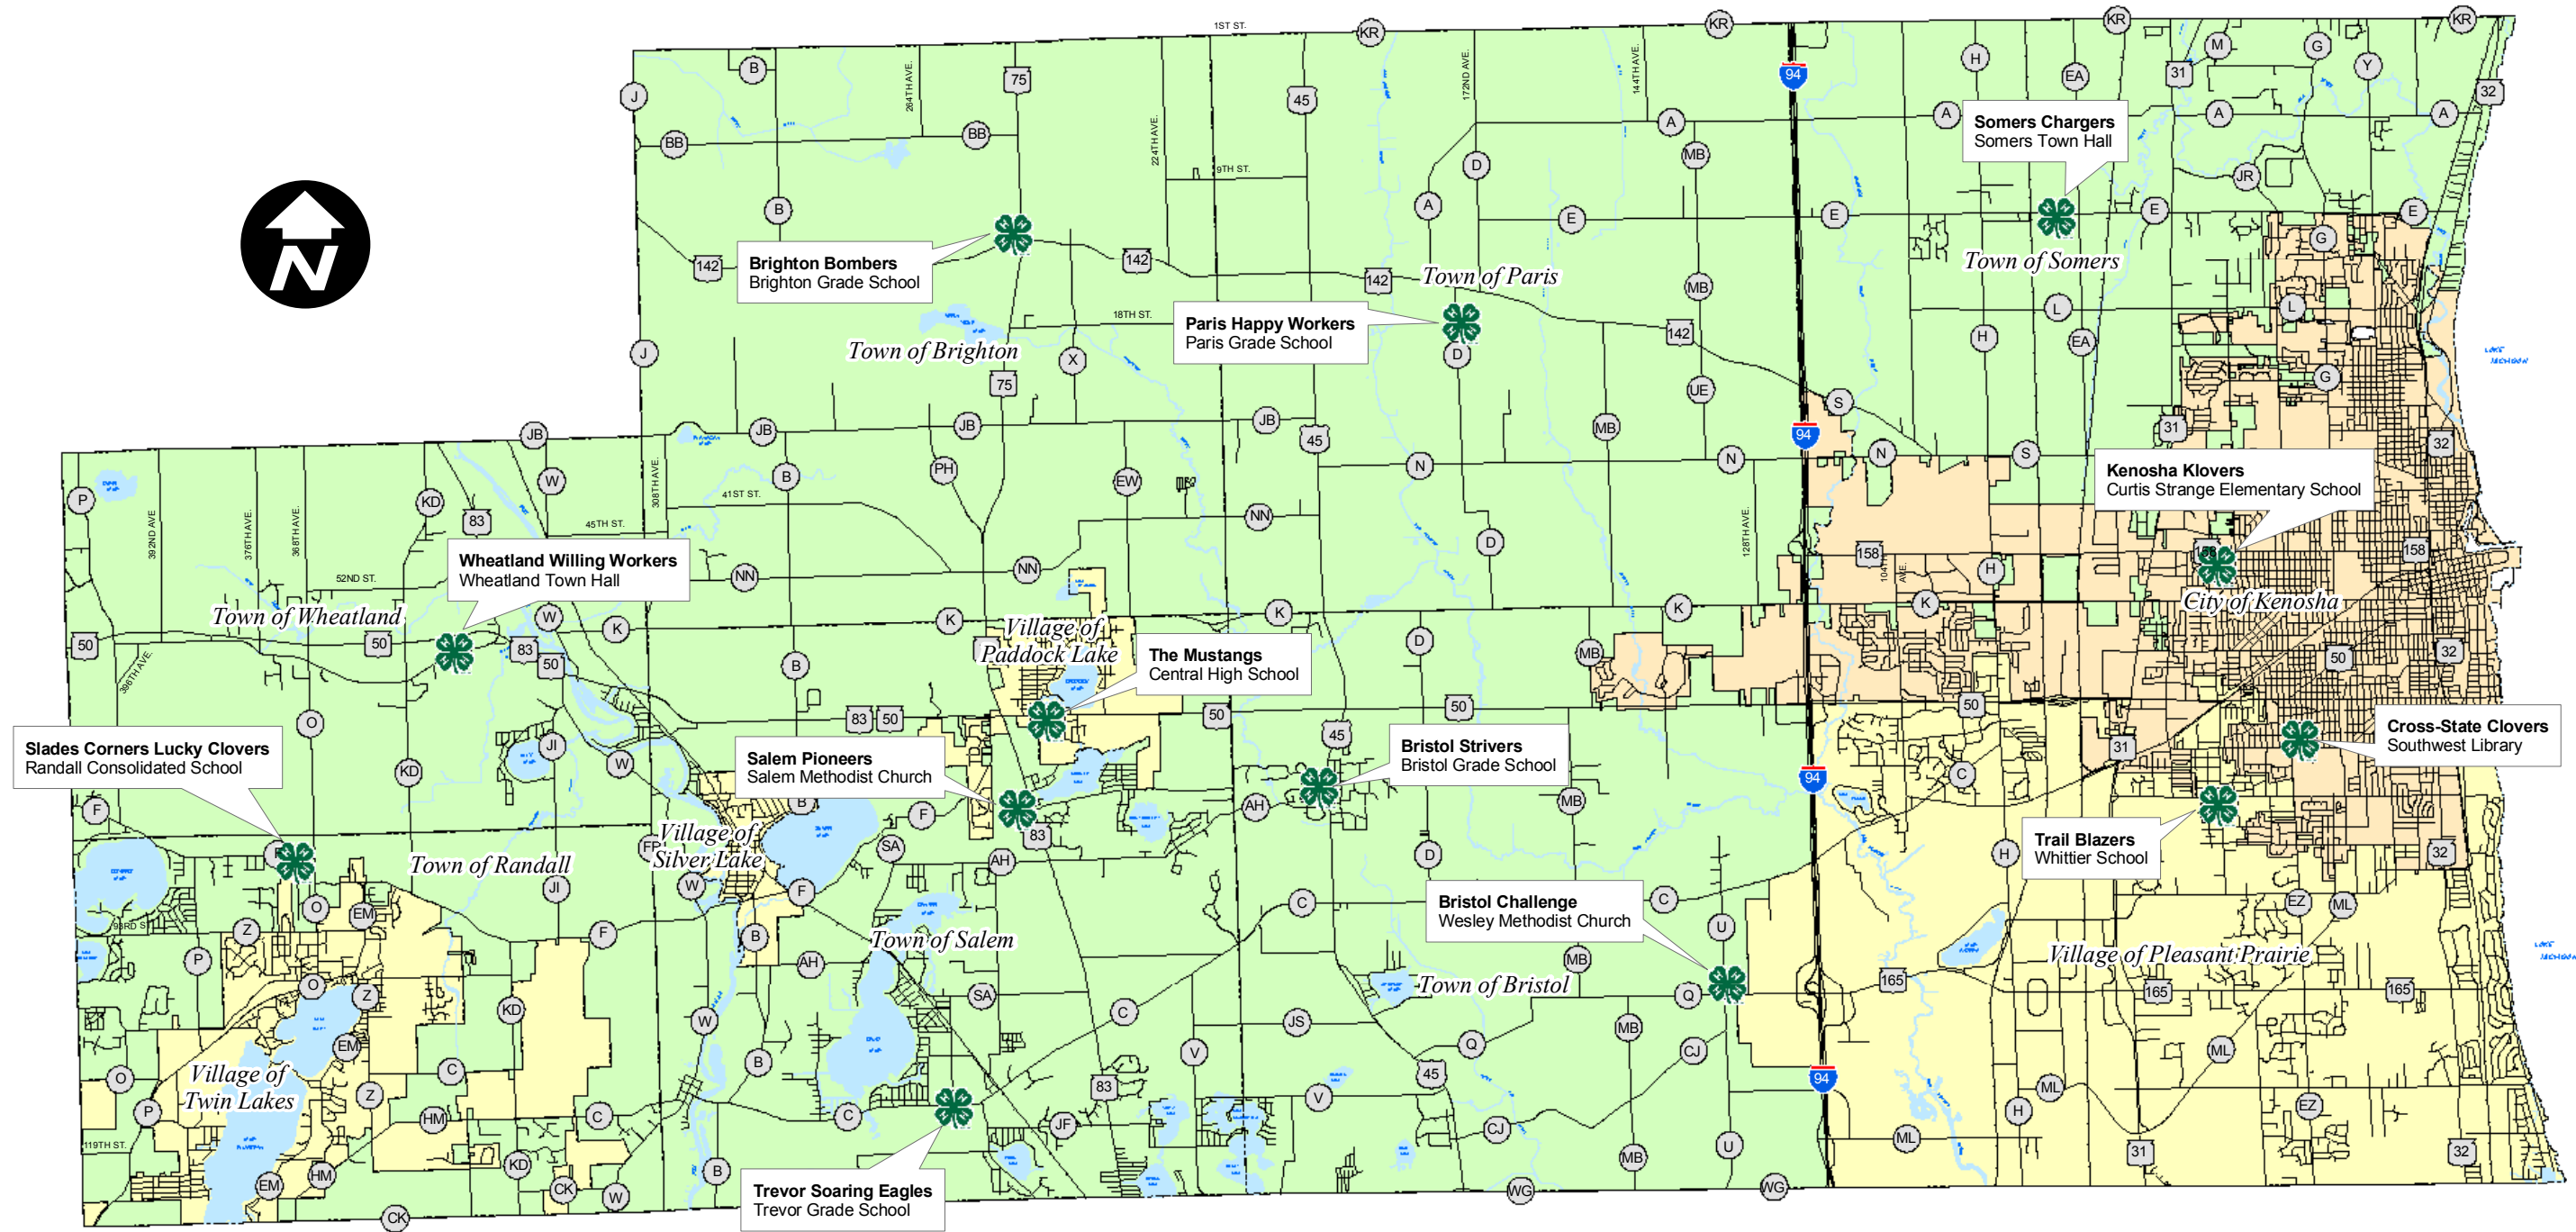

KENOSHA COUNTY 4-H CLUBS 2009

Map Developed By University of Wisconsin Extension - Kenosha County
in cooperation with
Kenosha County Department of Planning and Development